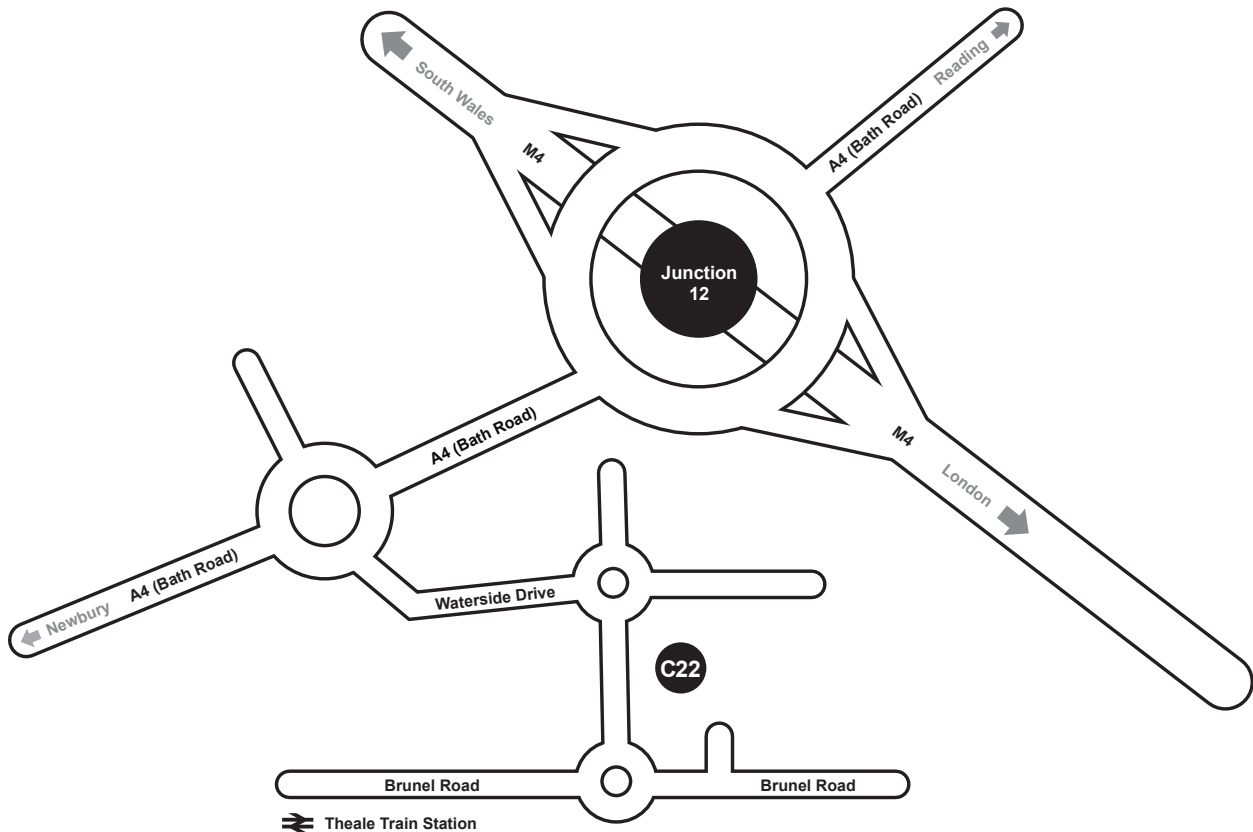

## Directions to find us

### BY CAR

Clear22 (C22) is located at Arlington Business Park just off the M4 motorway at J12.

Travel on M4 Motorway to Junction 12. Turn onto A4 (Newbury). From junction, continue for approx 200yds to first roundabout and take first exit (Waterside Drive), take right-hand lane to next roundabout and take 3rd exit. At mini roundabout turn left then immediate left into car park area.

### BY TRAIN

Theale railway station provides direct access to and from London Paddington taking approx 45 minutes. Our offices are only a short walk away.